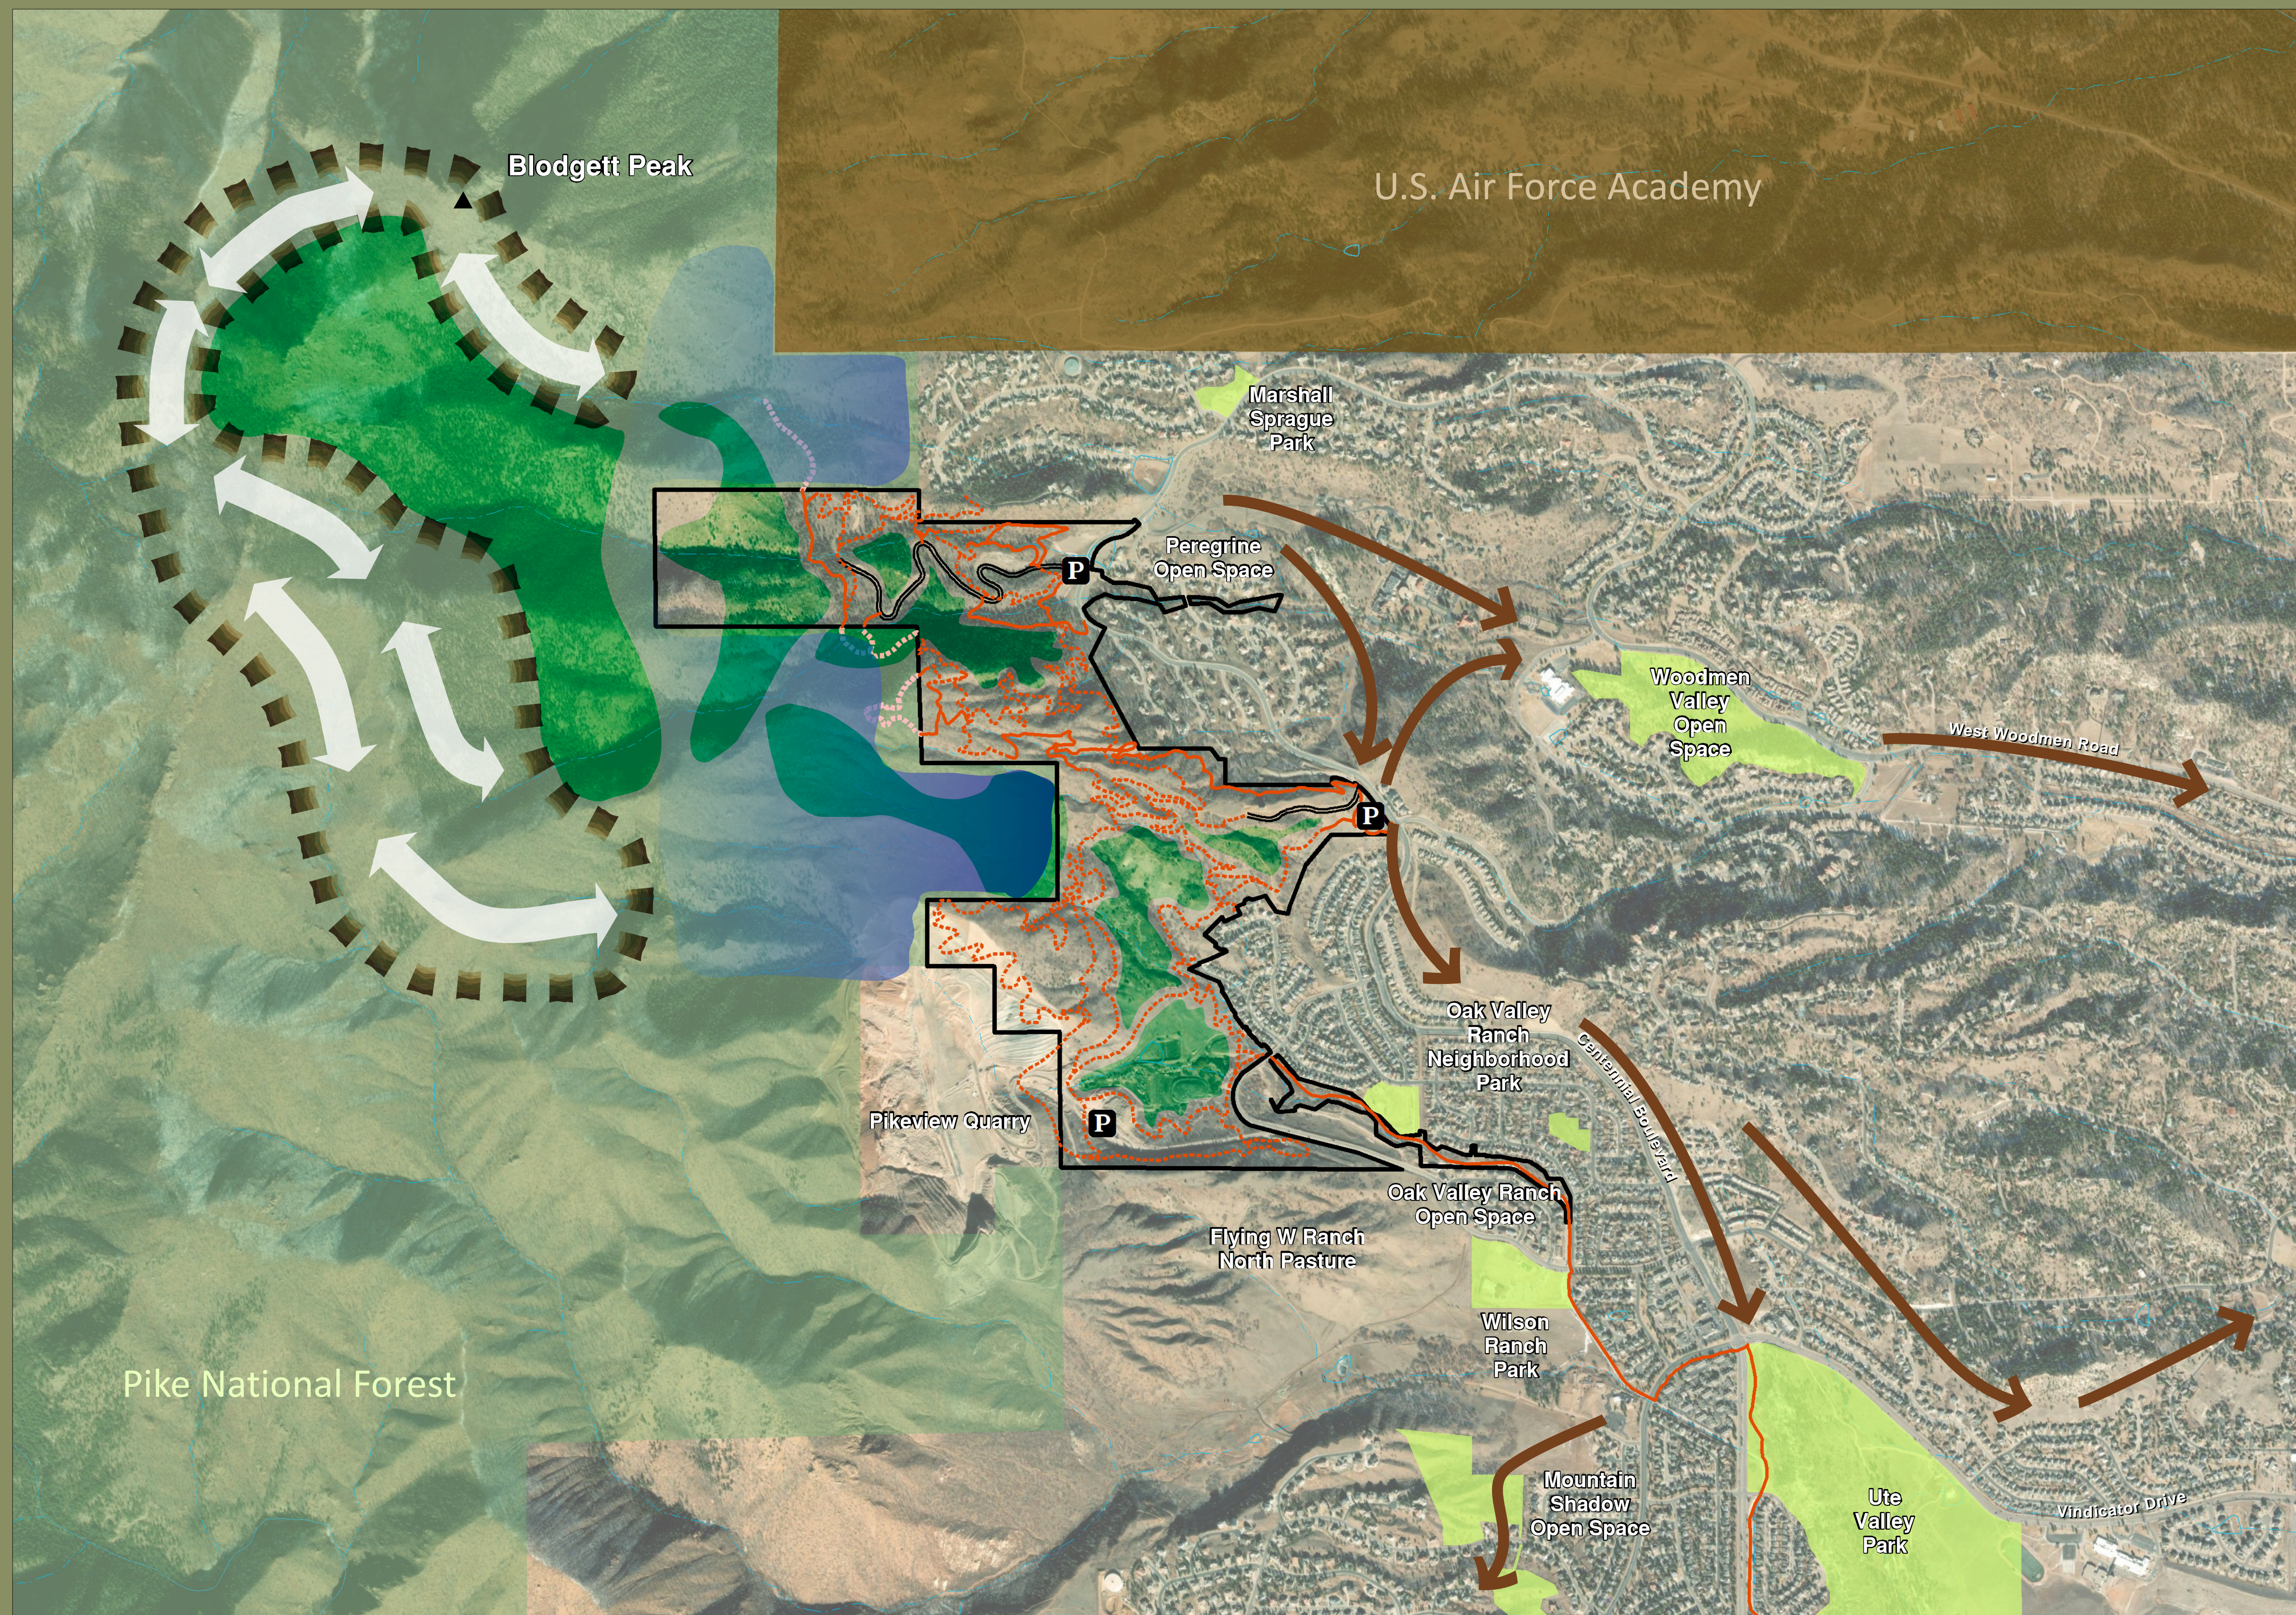

Draft Connectivity Plan

Legend

- P** Parking/Trailhead
- Existing Trail
- - - Proposed Trail
- Access Road
- · · · · Illegal Trail*
- Blodgett Open Space
- Neighborhood Park
- Pike National Forest
- U.S. Air Force Academy
- Proposed Neighborhood Connection
- Potential "Interface" Trail Zone*
- ↔ Potential Peak Access Trail Corridor*
- Consolidated Habitat Areas (Approximate)

*subject to possible future Forest Service NEPA process

BLODGETT OPEN SPACE Master Plan