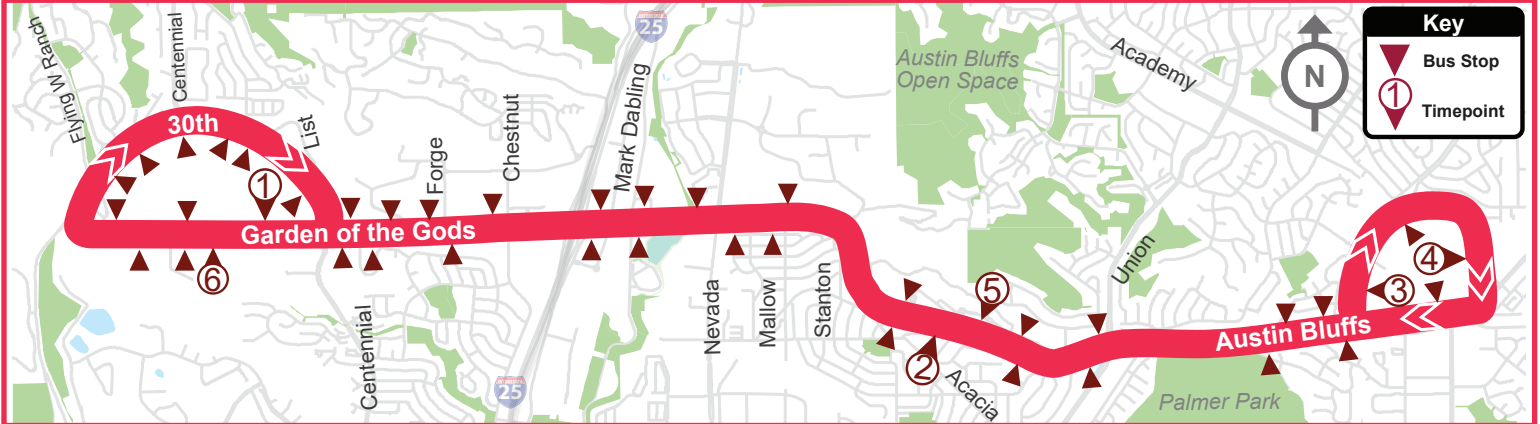

### Route 34

Numbers on map correspond to numbers on schedules.

\*This route will continue as 14.

Route 34 is interlined with Route 14. Please consult the Route 14 schedule for timepoints and information.

\*This route will continue as 14.

## Garden of the Gods Rd - Austin Bluffs Pkwy

October 1, 2023

- Citizens Service Center
- University of Colorado at Colorado Springs (UCCS)
- N Academy Blvd & Austin Bluffs Pkwy

Many ways to plan your ride & track your Bus!