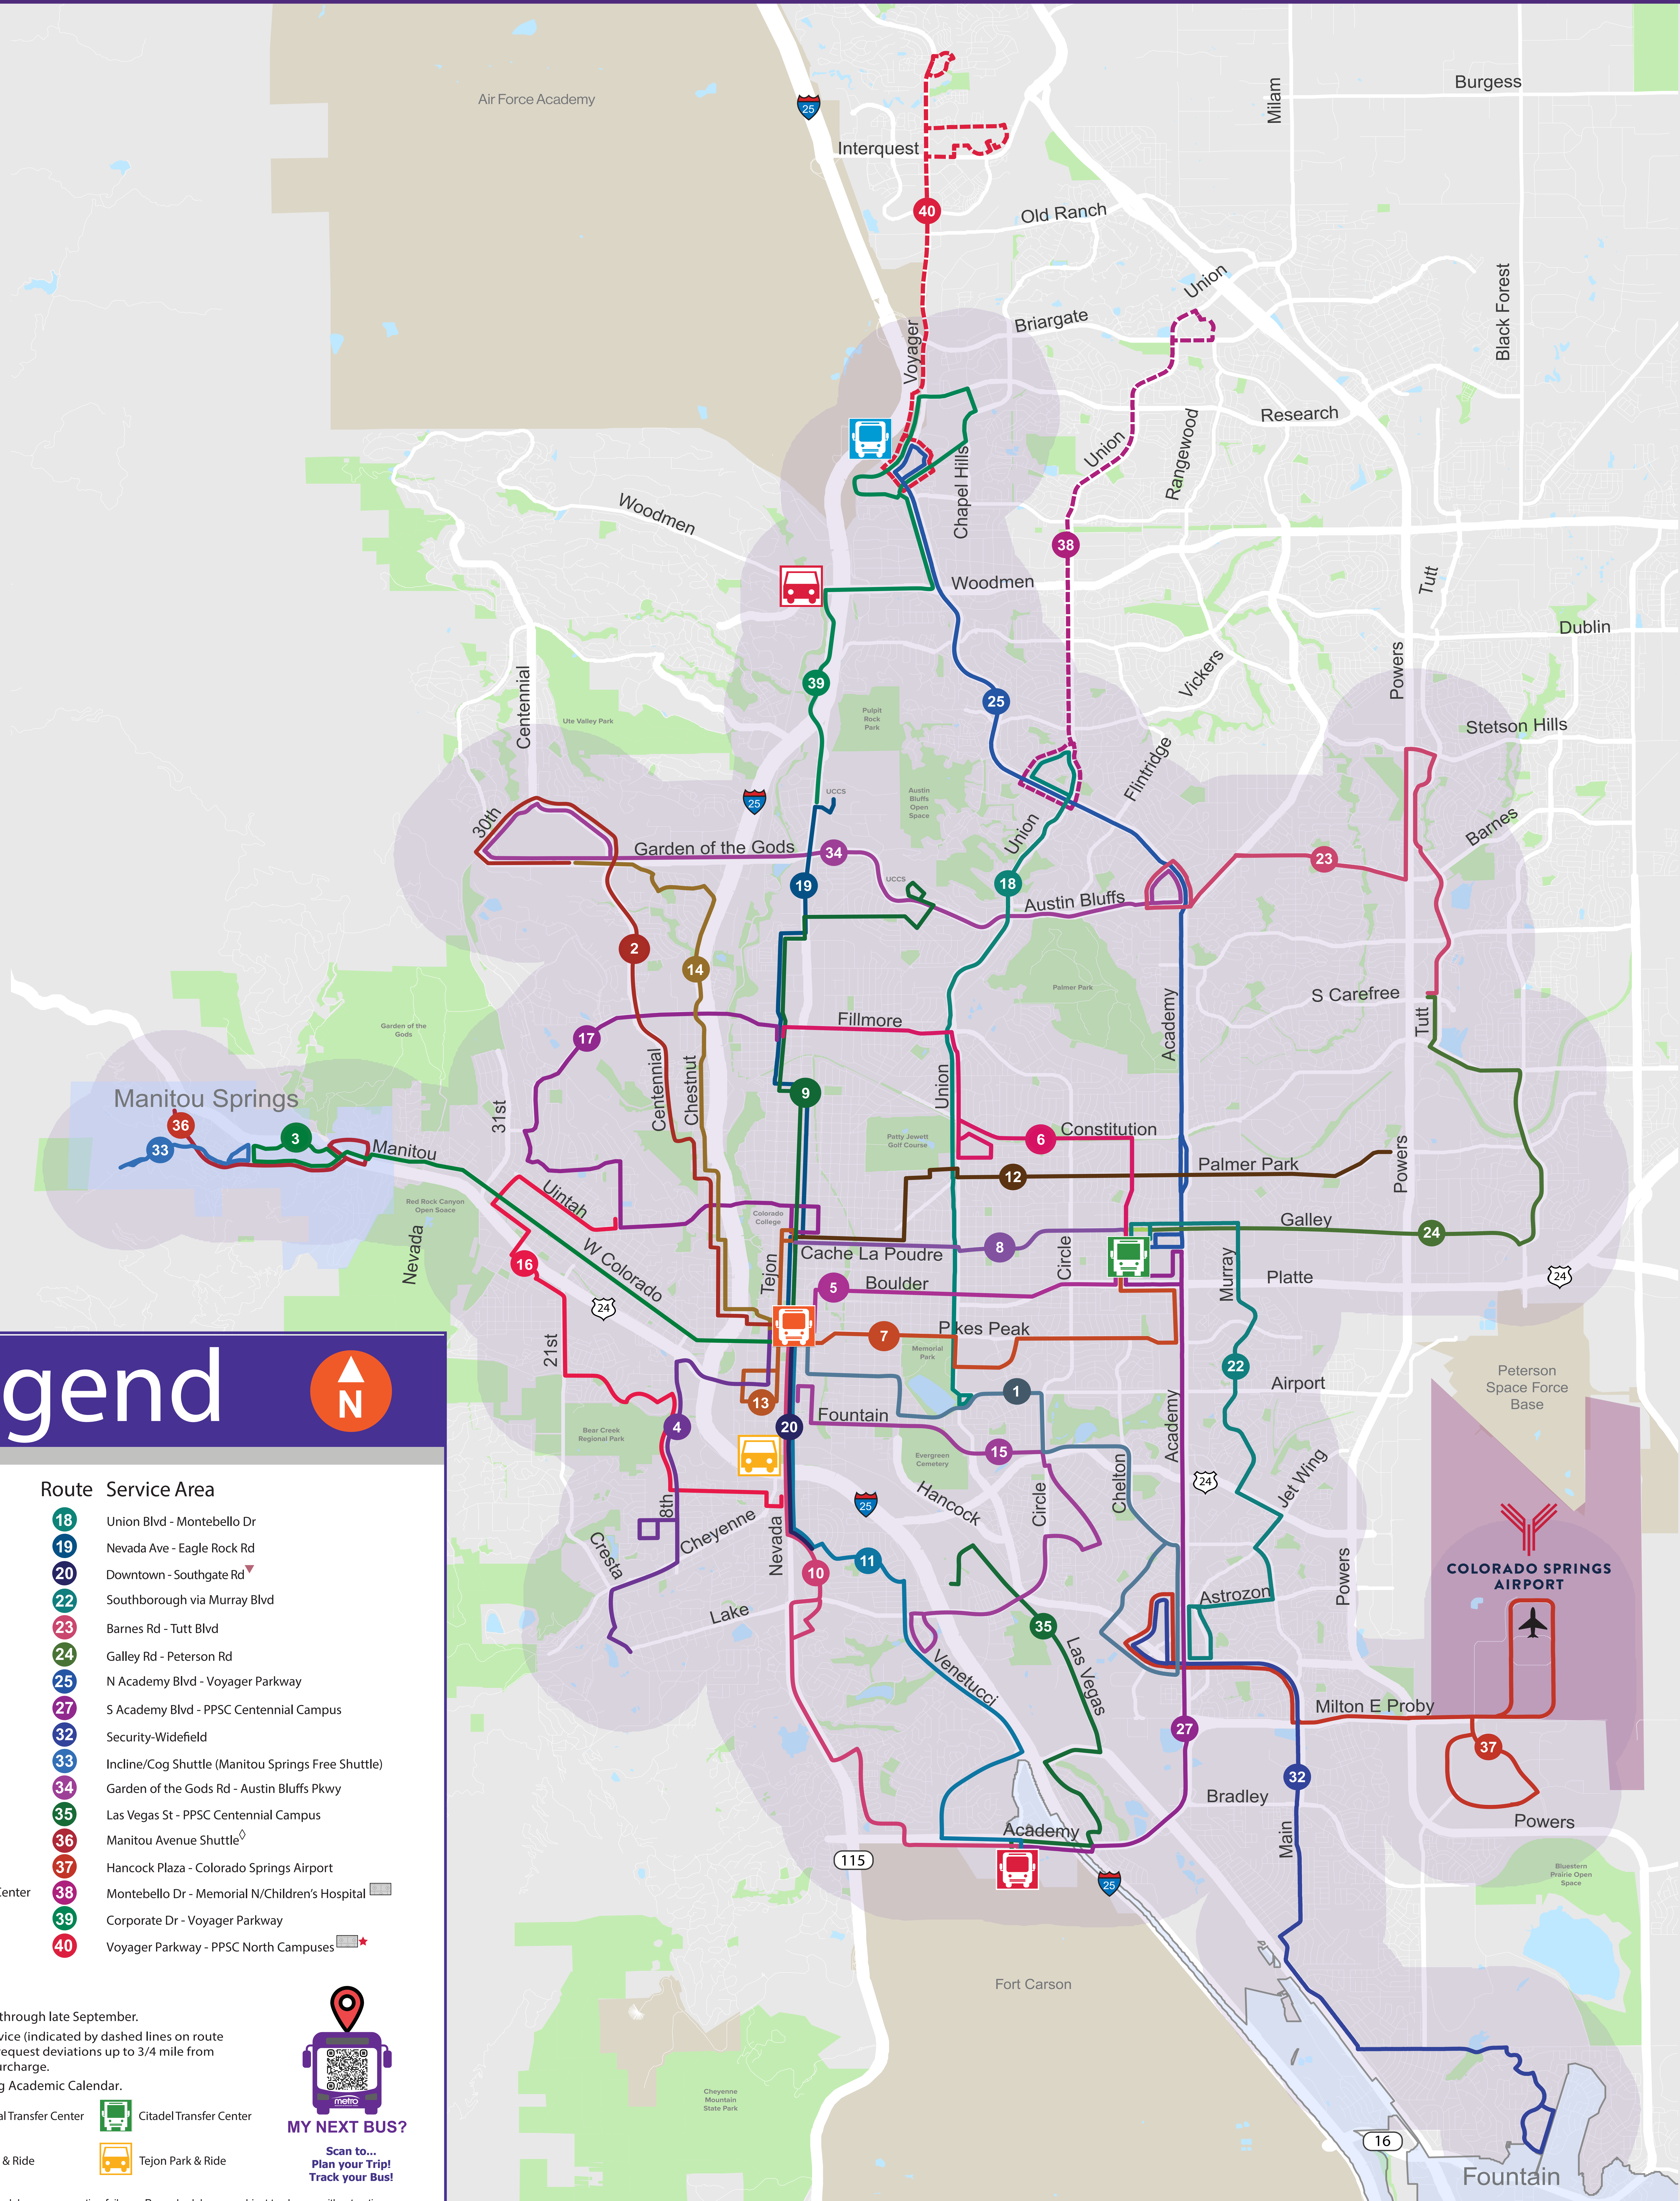

# ADA System Map

Effective April 28, 2024

## Legend

**Route 1** Hillside - Hancock Plaza

**Route 2** Centennial Blvd - Garden of the Gods Rd

**Route 3** Colorado Ave - Manitou Ave

**Route 4** 8th St - Broadmoor

**Route 5** Boulder St - Citadel Transfer Center

**Route 6** Fillmore St - Citadel Transfer Center

**Route 7** Pikes Peak Ave - Citadel Transfer Center

**Route 8** Cache La Poudre - PPSC Centennial Campus

**Route 9** Nevada Ave - UCCS

**Route 10** Hwy 115 - PPSC Centennial Campus

**Route 11** World Arena - PPSC Centennial Campus

**Route 12** Palmer Park Blvd

**Route 13** THE ZEB - Downtown Shuttle

**Route 14** Chestnut St - Garden of the Gods Rd

**Route 15** East Fountain Blvd - Cheyenne Mountain Center